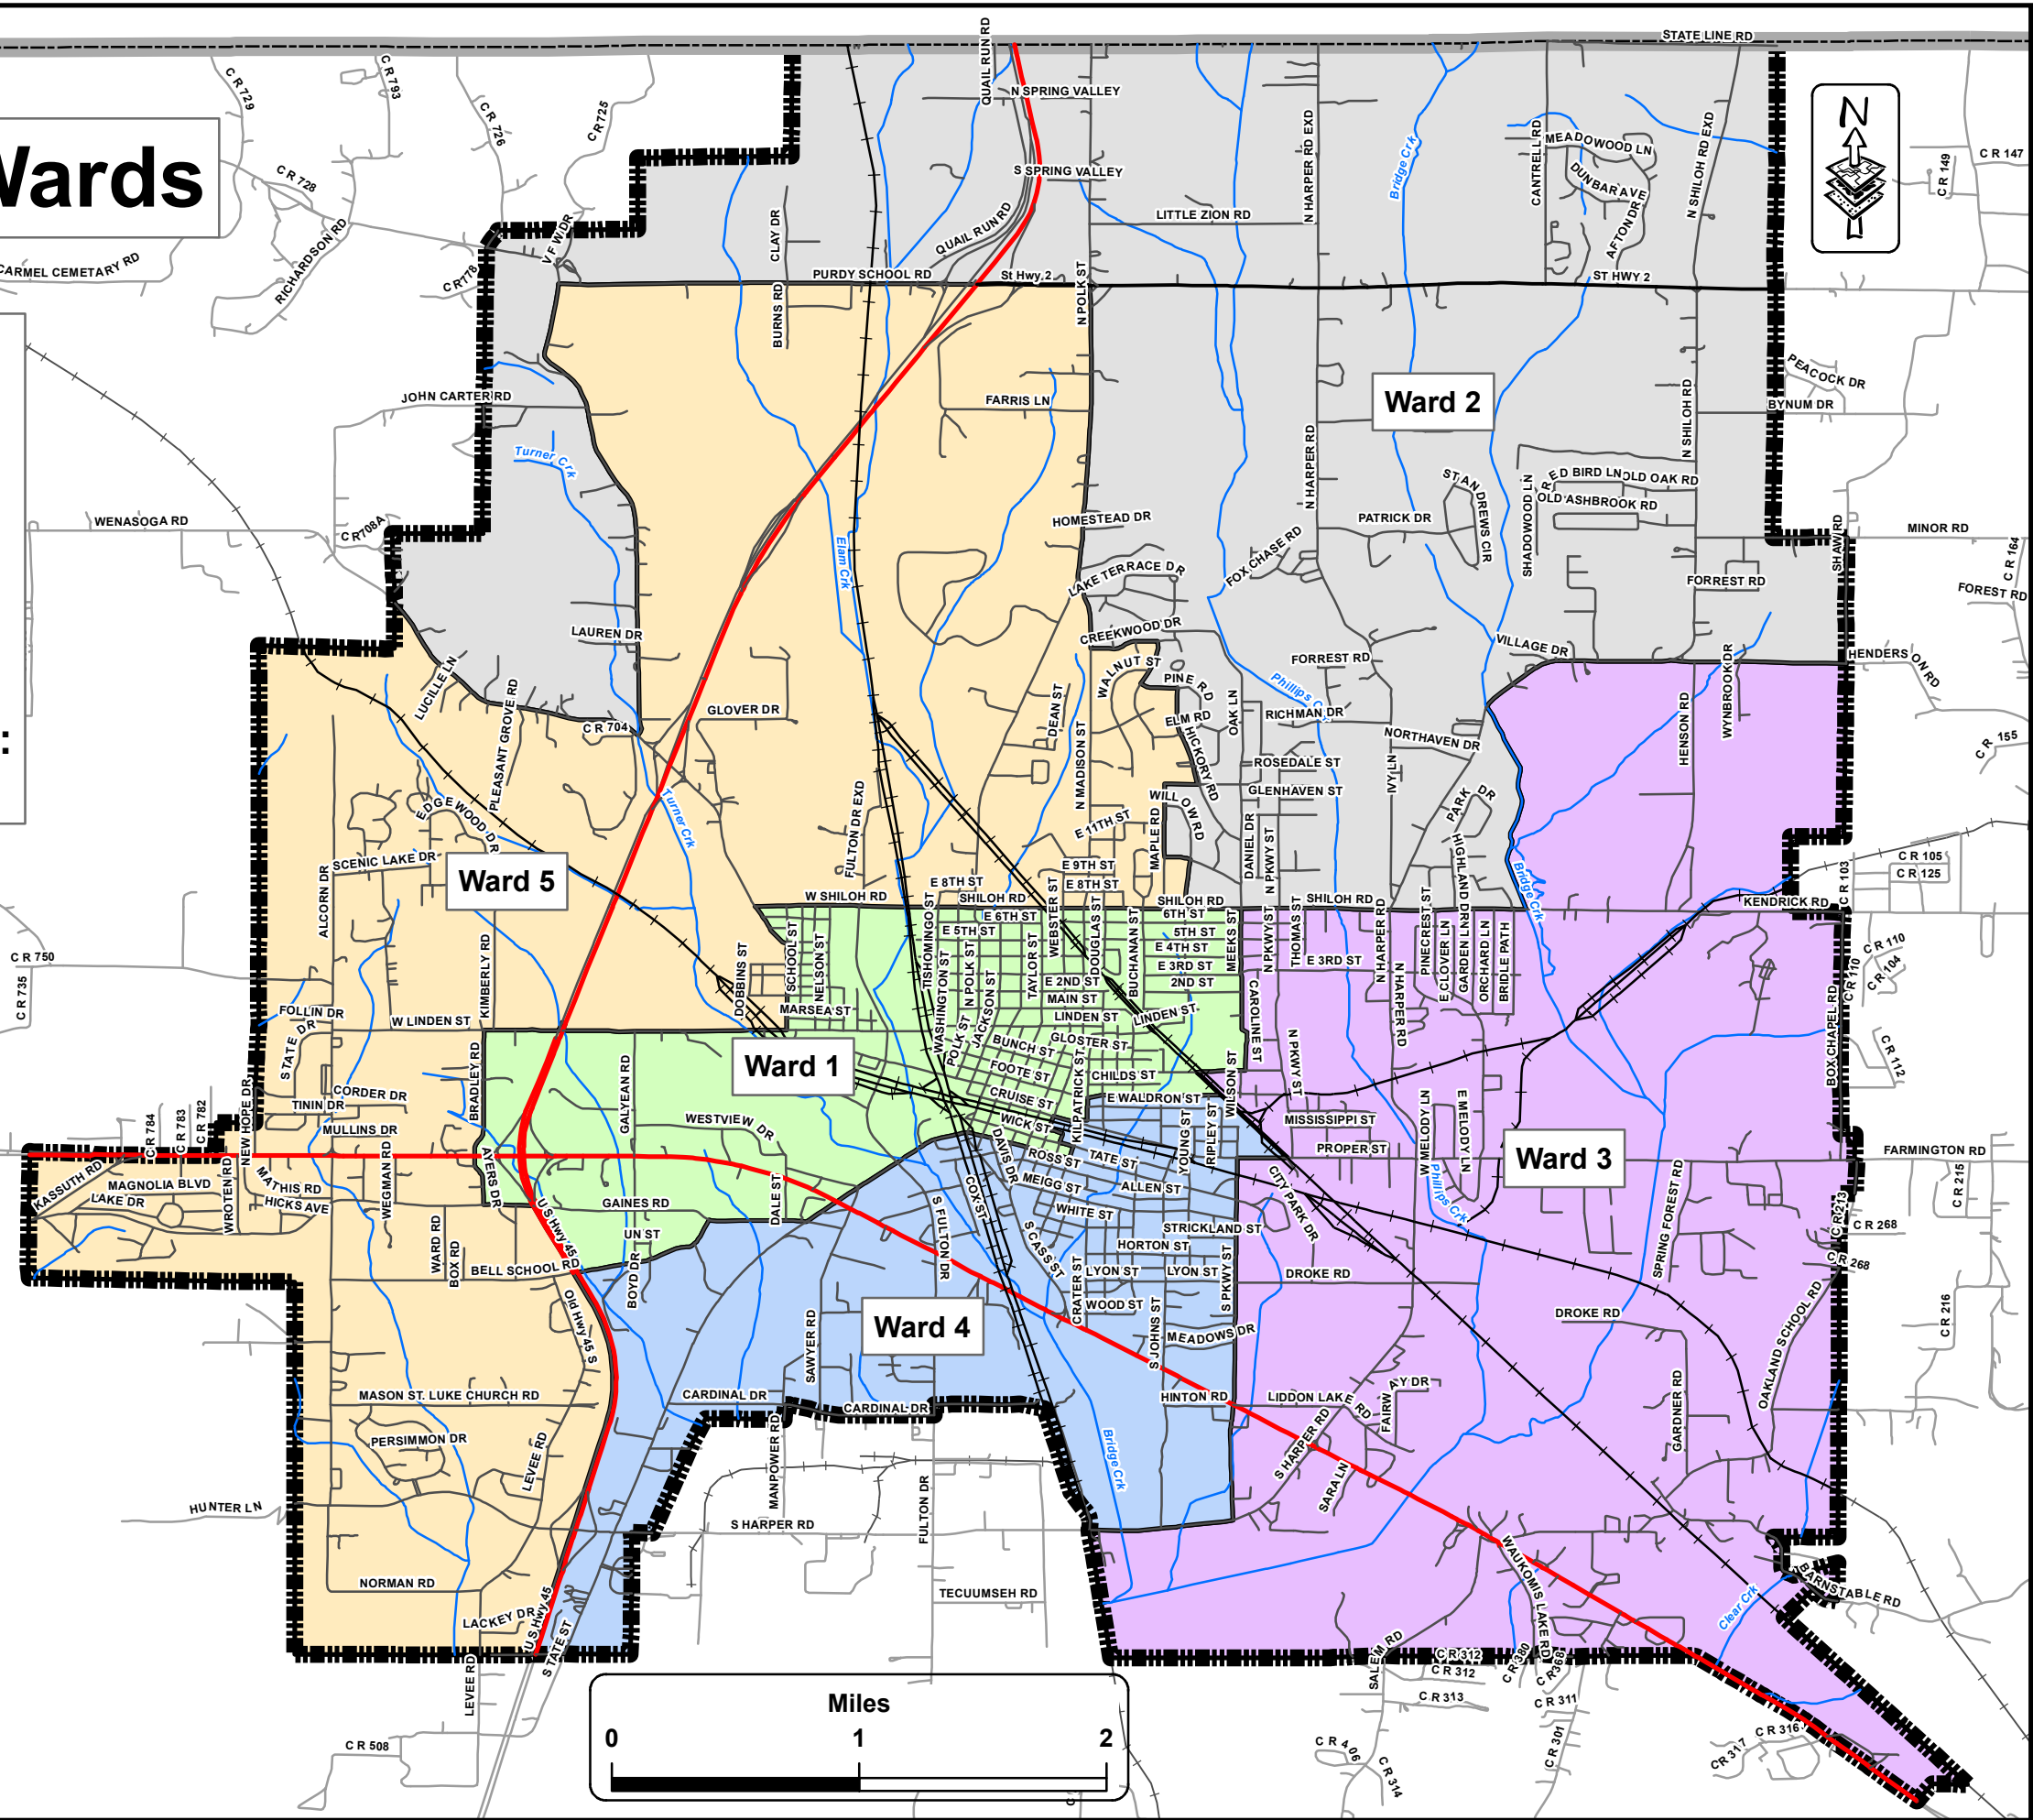

# City of Corinth Wards

**Ward Populations**  
 1 - 2,862  
 2 - 3,088  
 3 - 2,953  
 4 - 2,838  
 5 - 2,832

**Total Population of Corinth:  
 14,573**

Source: U.S. Census Bureau, 2010

Prepared by NEMPDD

Northeast Mississippi Planning & Development District  
 For planning use only.