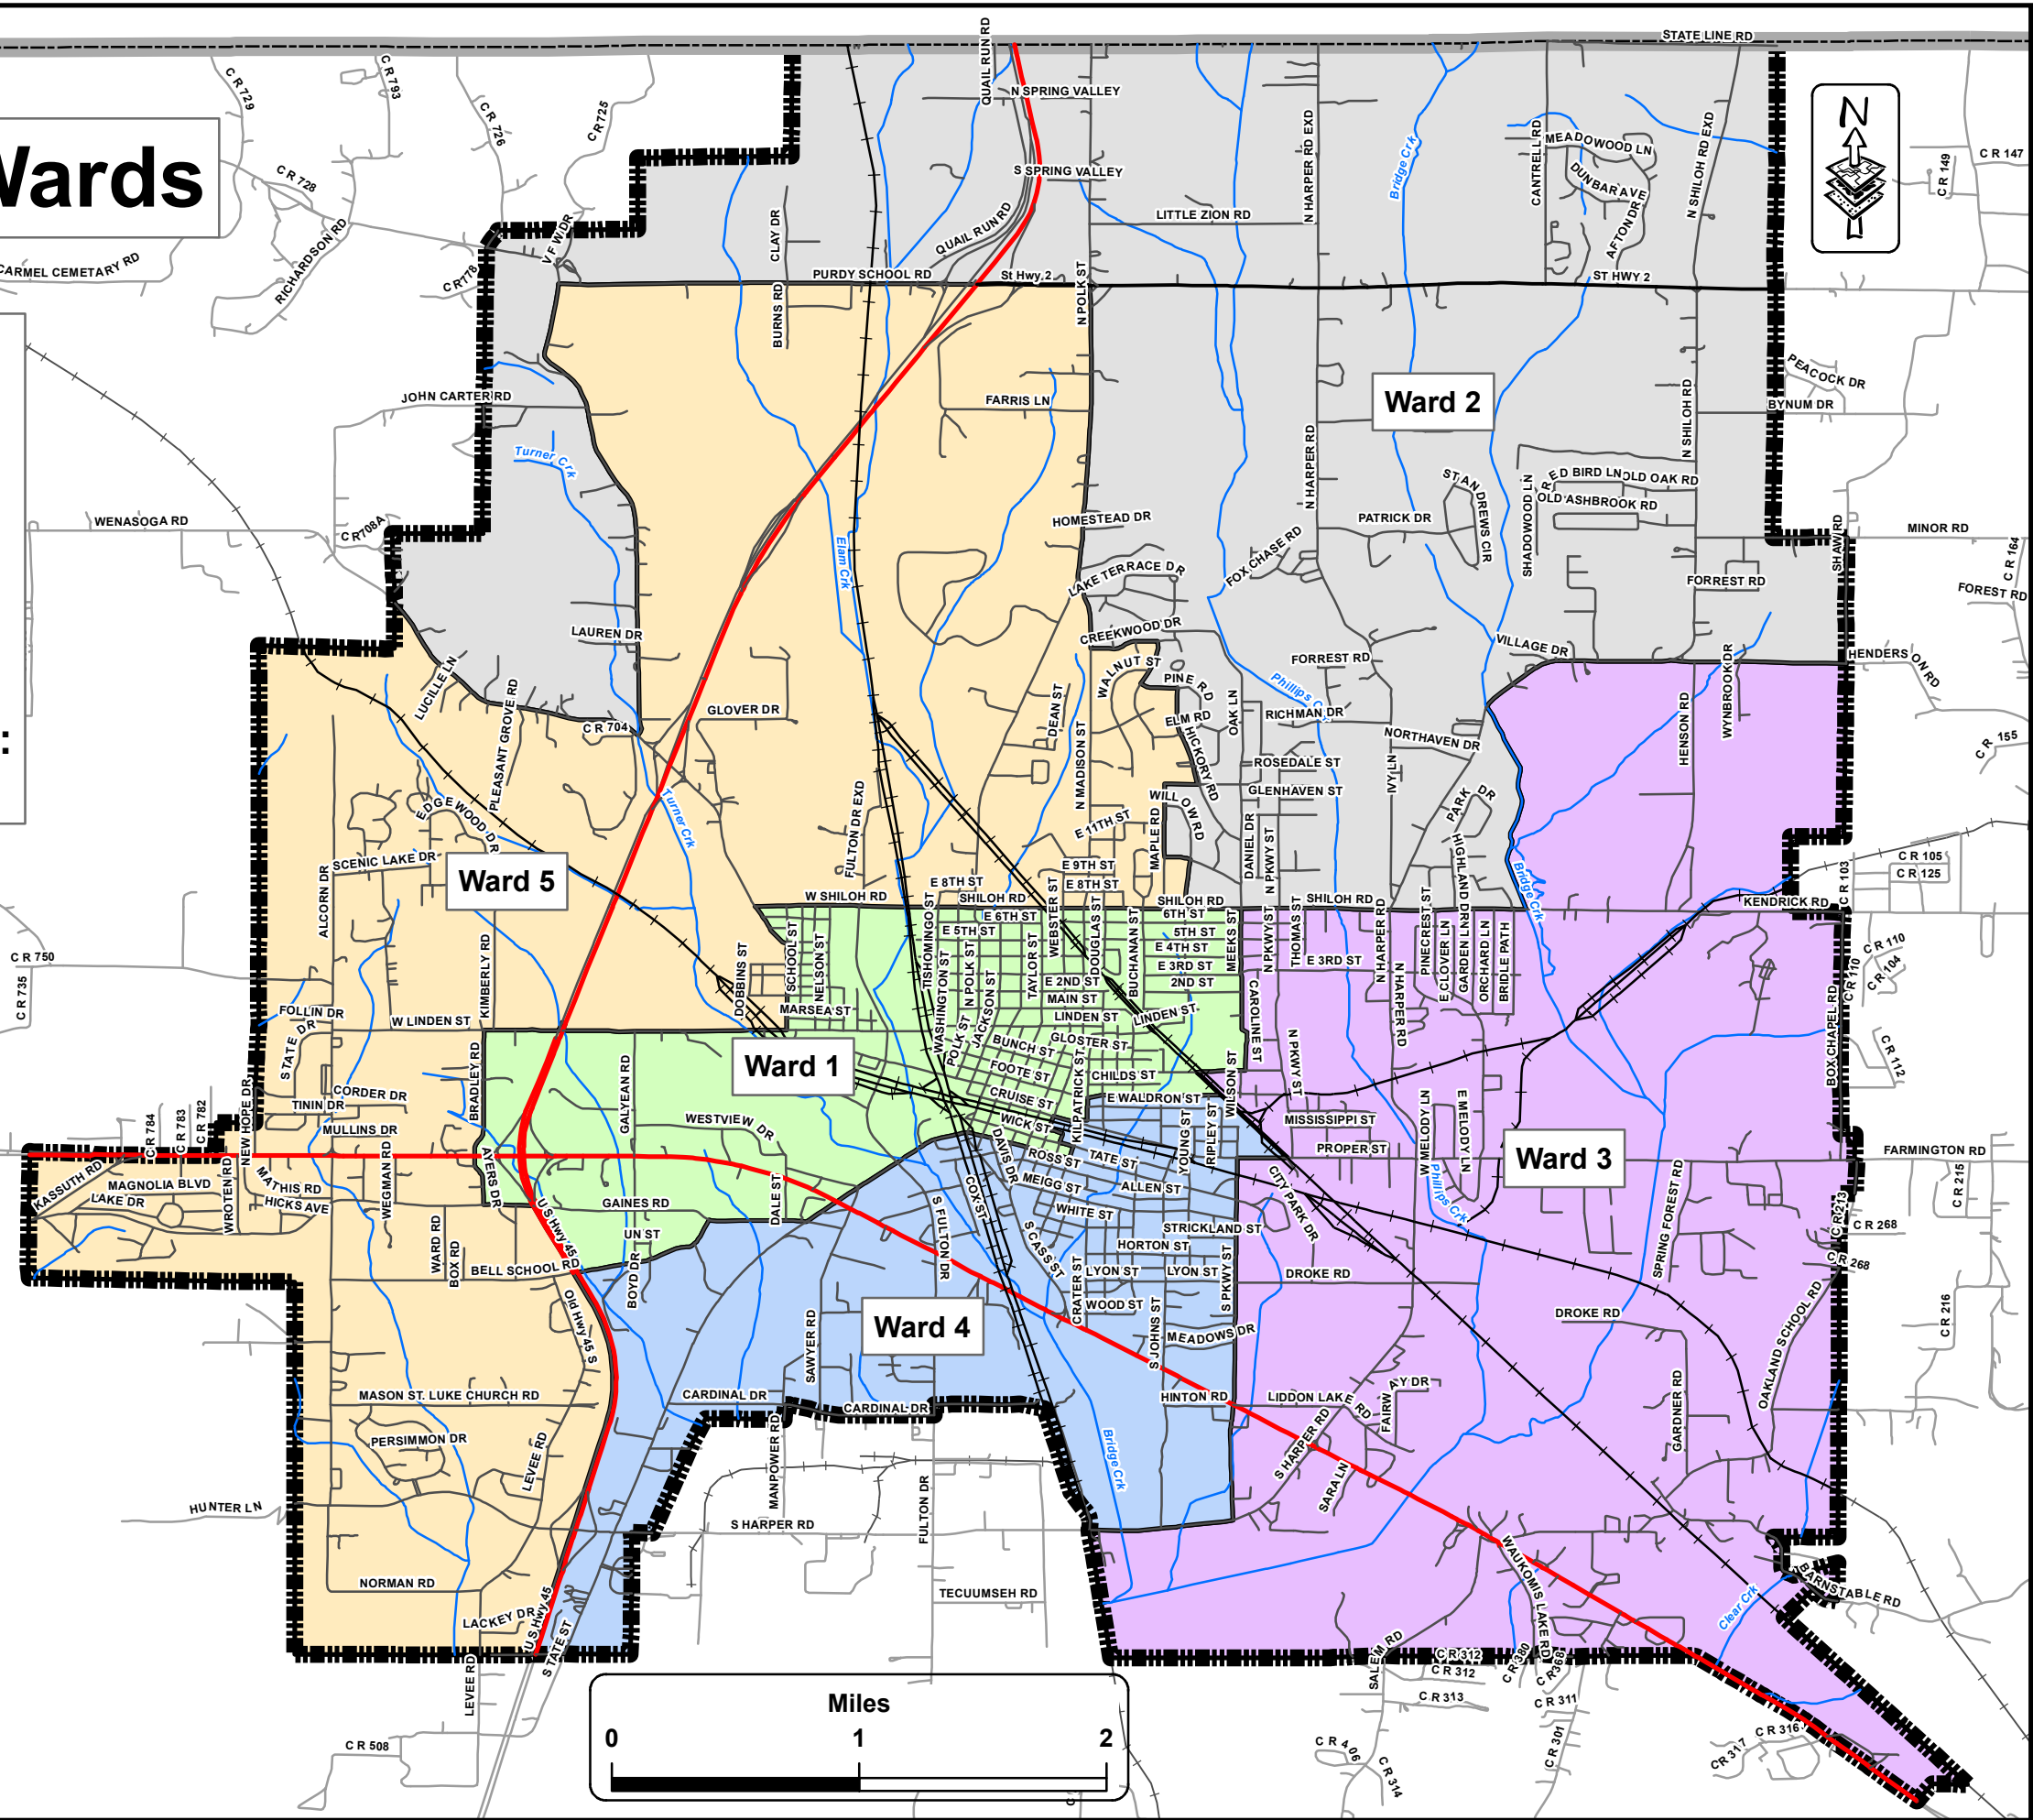

City of Corinth Wards

Ward Populations
 1 - 2,862
 2 - 3,088
 3 - 2,953
 4 - 2,838
 5 - 2,832

**Total Population of Corinth:
 14,573**

Source: U.S. Census Bureau, 2010

Prepared by NEMPDD

Northeast Mississippi Planning & Development District
 For planning use only.